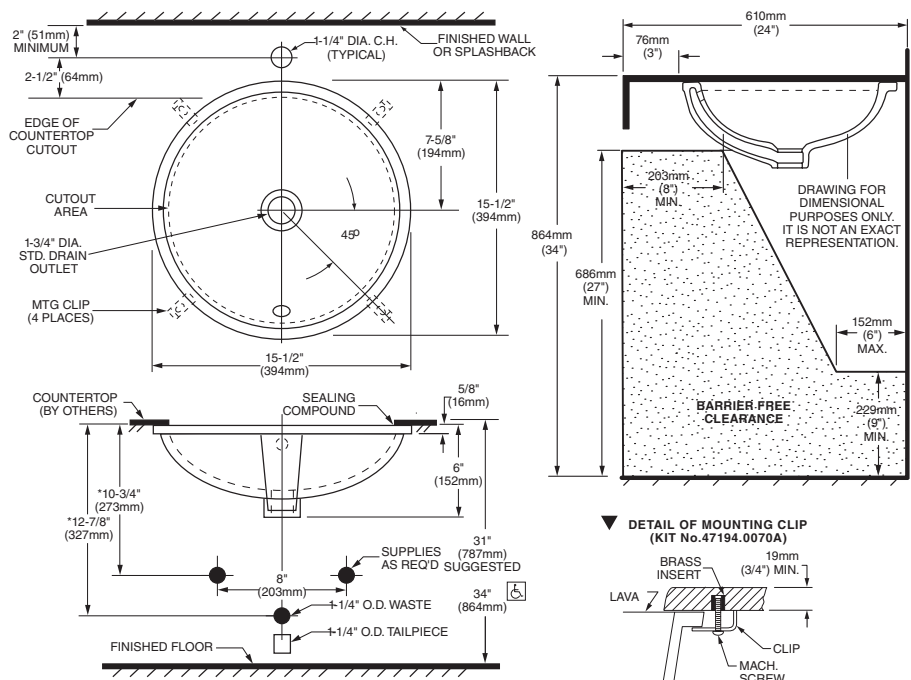

ORBIT™ UNDERCOUNTER SINK

- Round undermount sink
- Made from vitreous china
- Front overflow
- Unglazed rim for undercounter mounting
- Supplied with mounting kit (047194-0070A) and template

0630.000 Sink less faucet deck

Nominal Dimensions:

394mm dia. (15-1/2") Round

Bowl sizes:

324mm (12-3/4") wide

111mm (4-3/8") deep

Compliance Certifications - Meets or Exceeds the Following Specifications:

- ASME A112.19.2M for Vitreous China Fixtures
- CAN/CSA B45 series

To Be Specified:

- ☐ Color: ☐ White ☐ Bone ☐ Linen
- ☐ Silver ☐ Fawn Beige ☐ Black
- ☐ Faucet*:
- ☐ Faucet Finish:
- ☐ Supplies:
- ☐ 1-1/4" Trap:

* See faucet section for additional models available

MEETS THE AMERICANS WITH DISABILITIES ACT GUIDELINES AND ANSI A117.1 ACCESSIBLE AND USABLE BUILDINGS AND FACILITIES - CHECK LOCAL CODES.

Countertop 864mm (34") from finished floor. Lavatory installed 51mm (2") MIN. from front edge of countertop. Countertop thickness to be 25mm (1") maximum.

FITTING	A	B
CENTER-SET	27mm(1-1/16)	102mm(4)
SPREAD	32mm(1-1/4)	203mm(8)

NOTES:

* DIMENSIONS SHOWN FOR LOCATION OF SUPPLIES AND "P" TRAP ARE SUGGESTED.

▼ UNDERCOUNTER MOUNTING KIT SUPPLIED WITH SINK. FITTINGS NOT INCLUDED WITH FIXTURE AND MUST BE ORDERED SEPARATELY.

USE ENCLOSED TEMPLATE FOR COUNTERTOP CUTOUT. SEALING COMPOUND SUPPLIED BY OTHERS.

IMPORTANT: Dimensions of fixtures are nominal and may vary within the range of tolerances established by ANSI Standard A112.19.2. These measurements are subject to change or cancellation. No responsibility is assumed for use of superseded or voided pages.